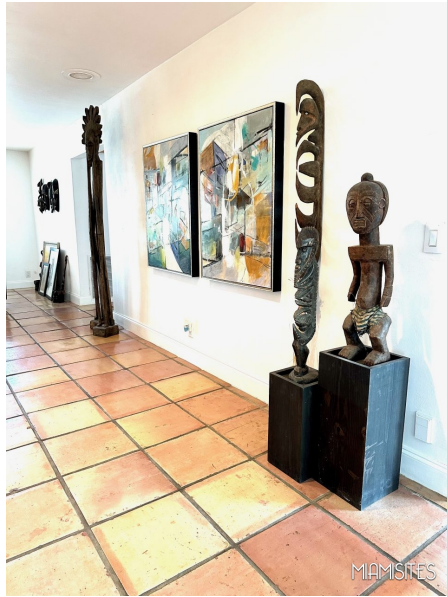

MIAMISITES