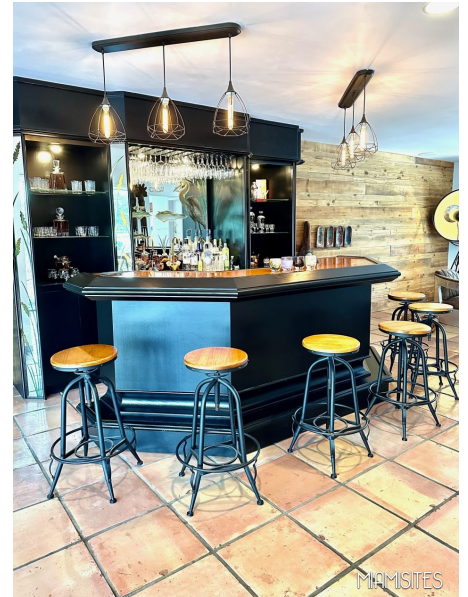

MIAMISITES