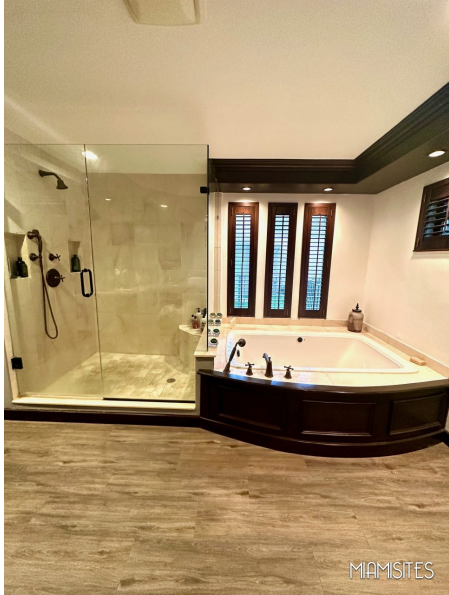

MIAMISITES