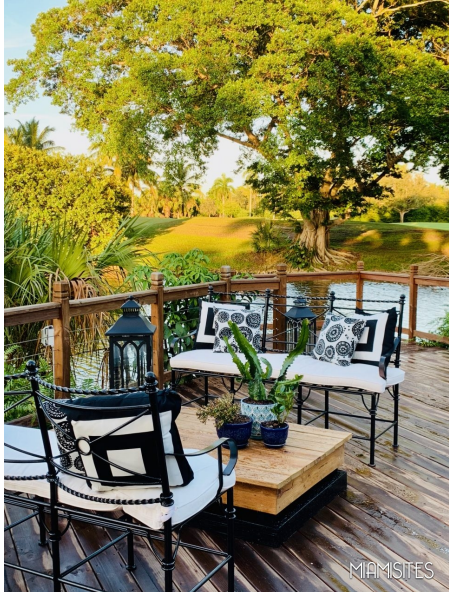

MIAMISITES