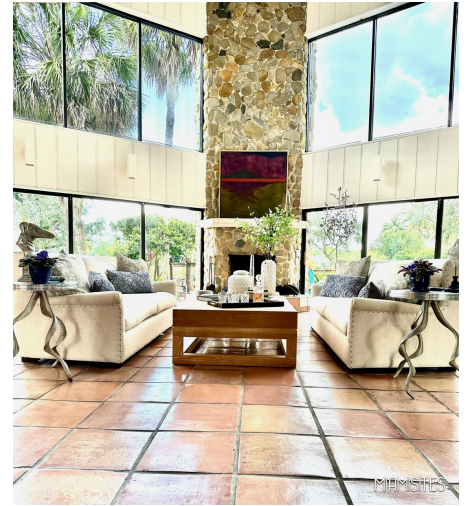

CASA LUNA /BROWARD | PLANTATION

Home Owner sent in updated photos in May 2024. This is a California Modern Ranch Style Lake Front , Open Pool , Wooden/Tile Pool Deck Home .Casa Luna is a great location for lifestyle stills to videos. The terra cotta flooring makes this home extra warm. Great natural lighting - Lots of different areas to give you the various styles often needed for your Production.

4700 Square Ft.

150Ft. Lake Frontage

Two Story Stone Fireplace

Two Story All Glass Living Room

MIAMISITES

MIAMISITES

MIAMISITES

MIAMISITES