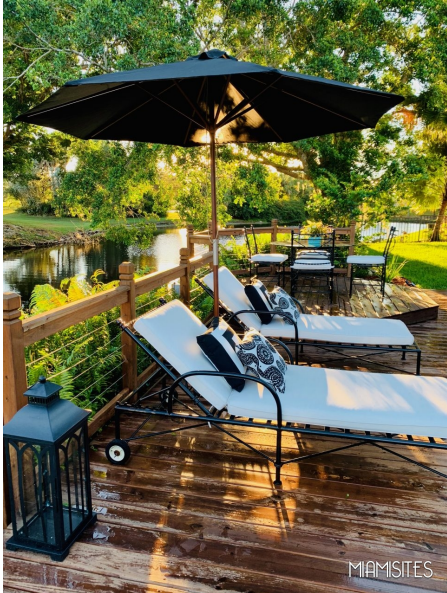

MIAMISITES