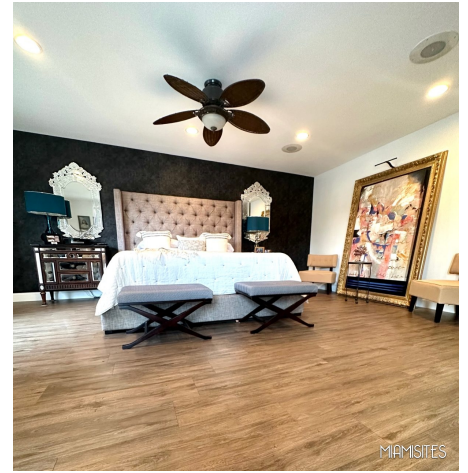

MIAMISITES