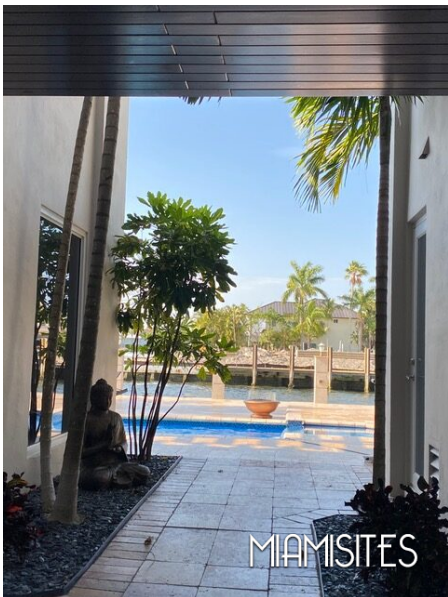

MIAMISITES

glamour and charm.

Book this estate today and let your project shine in the spotlight!