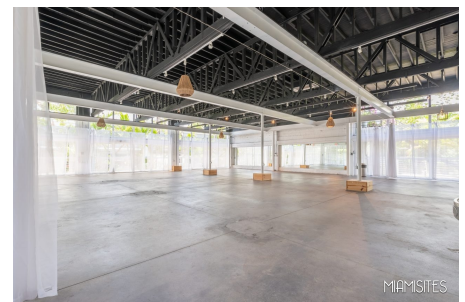

#### Capacity and Features:

With a spacious total square footage of 10,000, The Event Space can comfortably accommodate various event setups.

Seating - 200 to 300 people

Standing - up to 400 people.

- Indoor and veranda spaces to create dynamic event areas
- White Wall Gallery to showcase art or customize the ambiance
- Built-in sound system to enhance the audio experience
- Two main door entrances for easy accessibility
- Electrical outlets supporting both 120V and 200V power sources

### **GLASSBOX**

Glassbox is a breathtaking venue located within property, spanning 3,500 square feet to offer spacious and flexible event accommodations.

This unique space boasts floor-to-ceiling windows to enhance the ambiance further and provides a range of amenities tailored to meet your event needs.

# MIAMISITES

- Three onsite bathrooms and two showers
- Refillable water station
- Indoor and veranda spaces to expand your production or event's design
- AV equipment/built-in sound system
- Two main door entrances for easy accessibility

Capacity:

Seating up to 120 people

Standing up to 180 people

It has several spaces within the space. Which truly offers versatile and ample spots for all different shots .