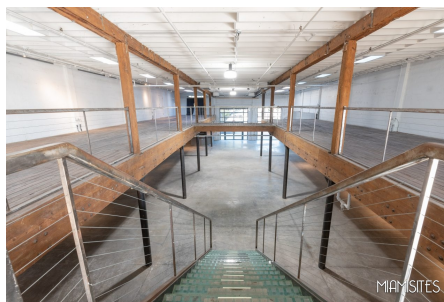

#### Capacity and Features:

With a spacious total square footage of 10,000, The Event Space can comfortably accommodate various event setups.

Seating - 200 to 300 people

Standing - up to 400 people.

- Indoor and veranda spaces to create dynamic event areas
- White Wall Gallery to showcase art or customize the ambiance
- Built-in sound system to enhance the audio experience
- Two main door entrances for easy accessibility
- Electrical outlets supporting both 120V and 200V power sources

### **GLASSBOX**

Glassbox is a breathtaking venue located within property, spanning 3,500 square feet to offer spacious and flexible event accommodations.

This unique space boasts floor-to-ceiling windows to enhance the ambiance further and provides a range of amenities tailored to meet your event needs.

# MIAMISITES

- Three onsite bathrooms and two showers
- Refillable water station
- Indoor and veranda spaces to expand your production or event's design
- AV equipment/built-in sound system
- Two main door entrances for easy accessibility

Capacity:

Seating up to 120 people

Standing up to 180 people

It has several spaces within the space. Which truly offers versatile and ample spots for all different shots .