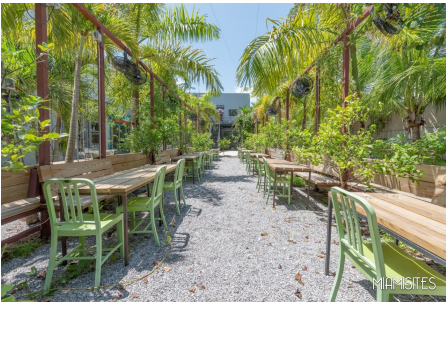

MIAMISITES