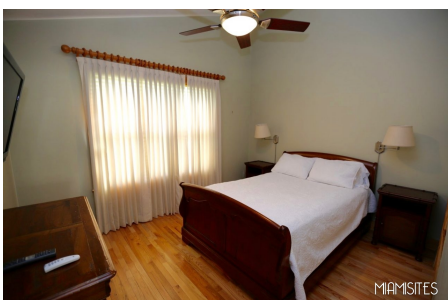

## STEVES CABIN | HOMESTEAD

Explore the extraordinary world of Steve's Cabin, the ideal West Miami filming production location that stands out from the rest.

Steve's Cabin is out of the ordinary West Miami home as far as filming production locations go. It is constructed out of warm mid to darker wood walls, floors and ceilings . Clean cut yard with Palm Trees gives this location yet another hard to find combo in South Florida .