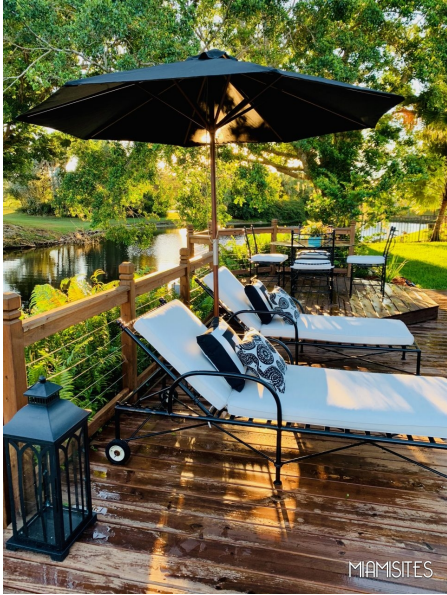

MIAMISITES