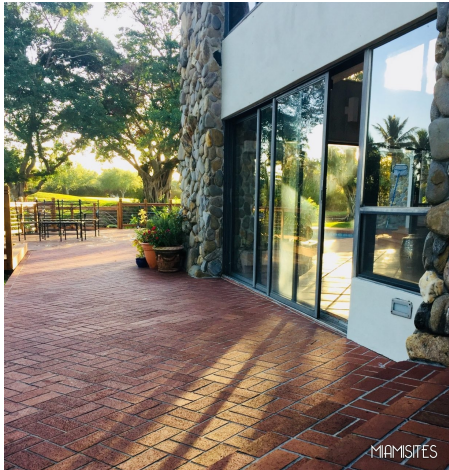

MIAMISITES