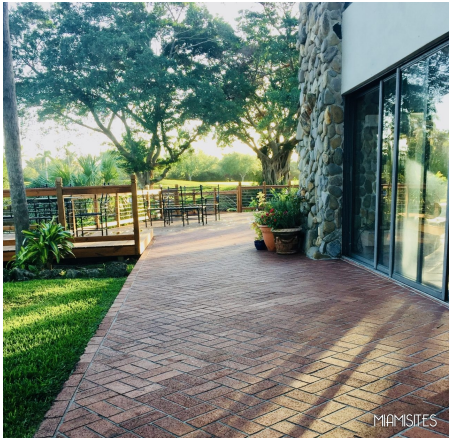

MIAMISITES