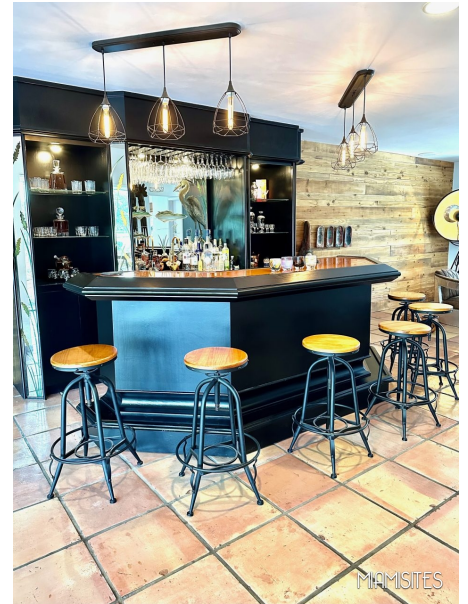

MIAMISITES