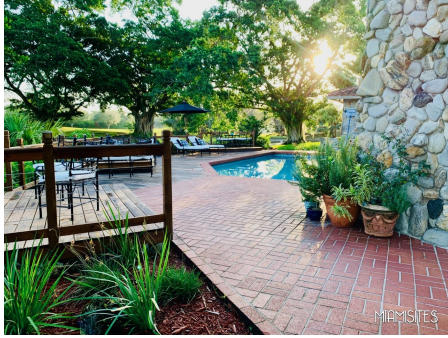

MIAMISITES