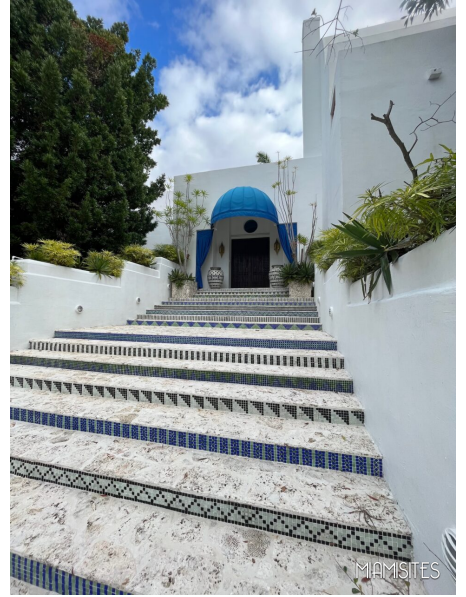

MIAMISITES