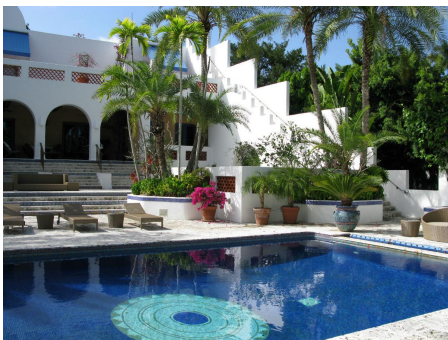

## DAWN | COCONUT GROVE

POOL FURNITURE w/BLUE CUSHIONS

RV required - No Bathroom/interior access

Pool can be Heated.