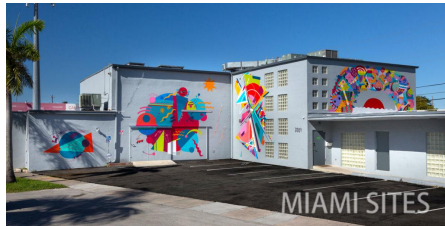

MIAMI SITES

GS STUDIO | COCONUT GROVE

MIAMISITES