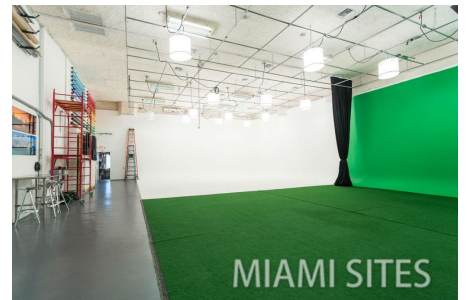

MIAMI SITES

GS STUDIO | COCONUT GROVE

MIAMISITES