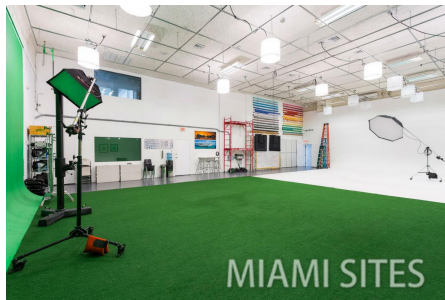

MIAMI SITES

GS STUDIO | COCONUT GROVE

MIAMISITES