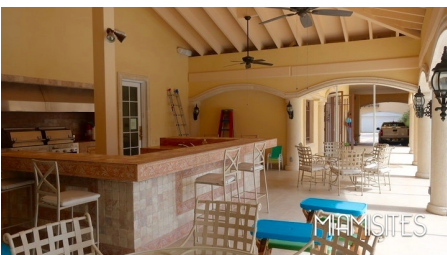

MIAMISITES