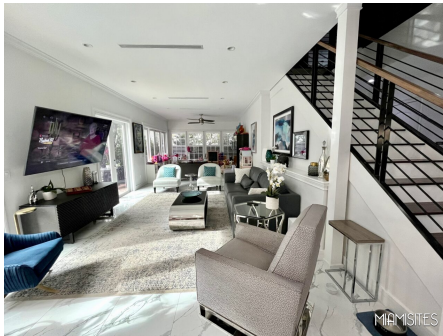

LISA'S LUMINANCE ABODE

Great Home on the Corner -
Porch -

Great indoor lighting

Has a Glass Wine Cellular

Well maintained yard in the back

Easy to work with Home Owners

No issue with crew size

No need for port a potty