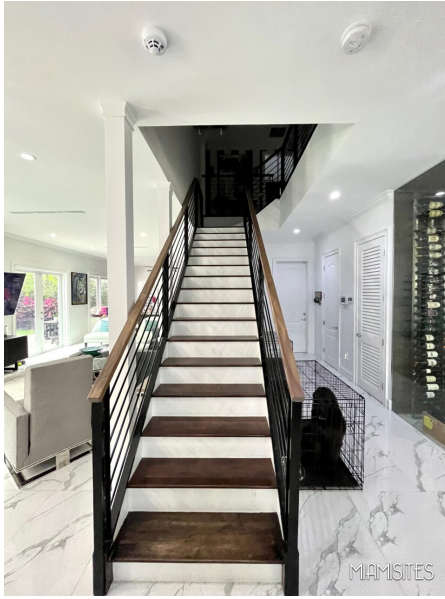

MIAMISITES