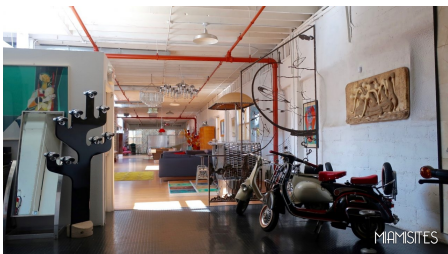

MIAMISITES