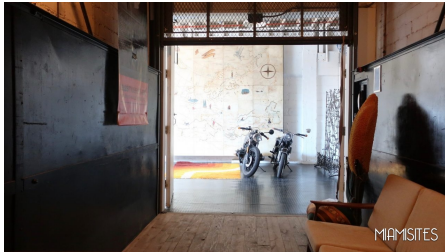

MIAMISITES