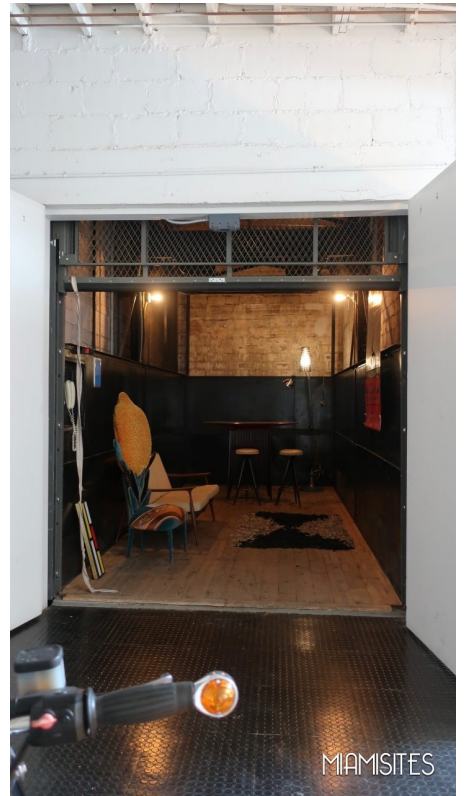

MIAMISITES