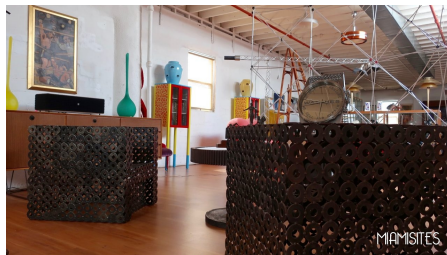

MIAMISITES