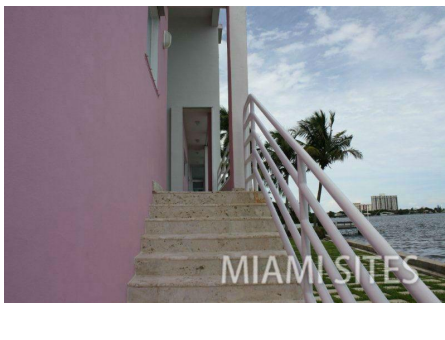

MIAMISITES