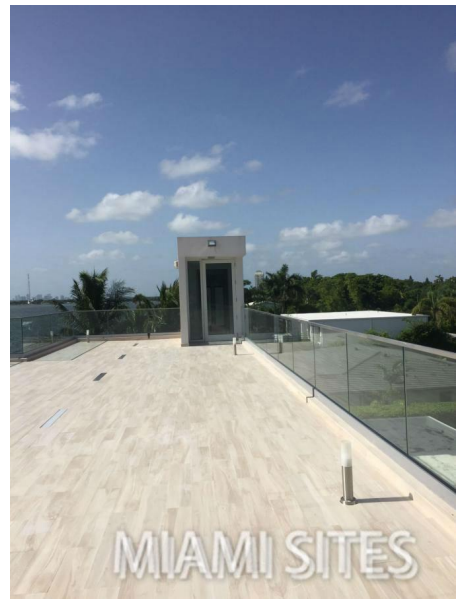

MIAMISITES