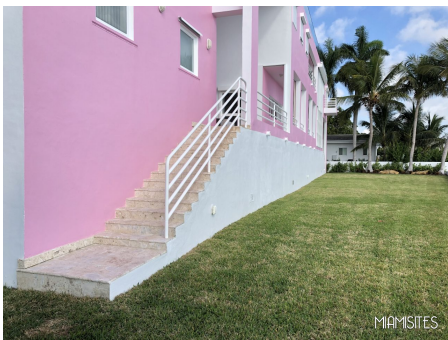

MIAMISITES