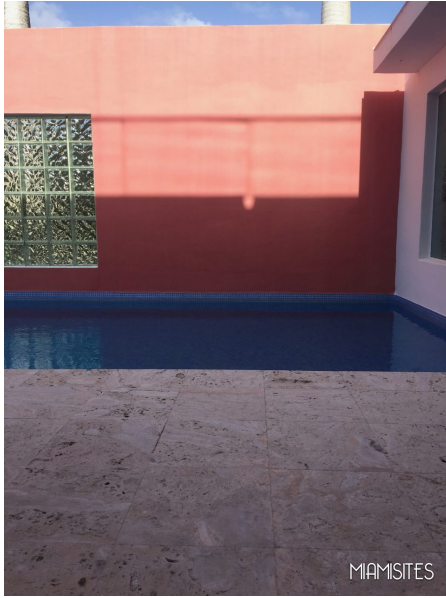

MIAMISITES