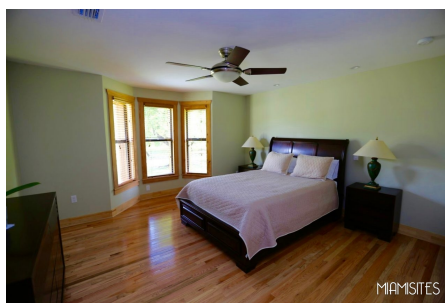

STEVES CABIN | HOMESTEAD

Explore the extraordinary world of Steve's Cabin, the ideal West Miami filming production location that stands out from the rest.

Steve's Cabin is out of the ordinary West Miami home as far as filming production locations go. It is constructed out of warm mid to darker wood walls, floors and ceilings . Clean cut yard with Palm Trees gives this location yet another hard to find combo in South Florida .