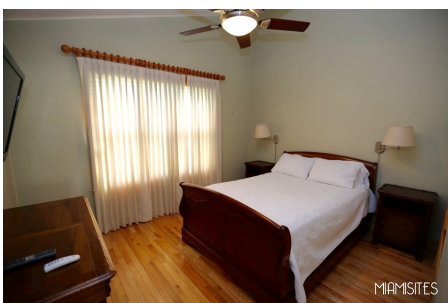

STEVES CABIN | HOMESTEAD

Explore the extraordinary world of Steve's Cabin, the ideal West Miami filming production location that stands out from the rest.

Steve's Cabin is out of the ordinary West Miami home as far as filming production locations go. It is constructed out of warm mid to darker wood walls, floors and ceilings . Clean cut yard with Palm Trees gives this location yet another hard to find combo in South Florida .