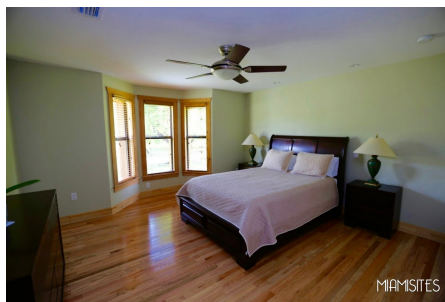

STEVES CABIN | HOMESTEAD

Explore the extraordinary world of Steve's Cabin, the ideal West Miami filming production location that stands out from the rest.

Steve's Cabin is out of the ordinary West Miami home as far as filming production locations go. It is constructed out of warm mid to darker wood walls, floors and ceilings. Clean cut yard with Palm Trees gives this location yet another hard to find combo in South Florida.