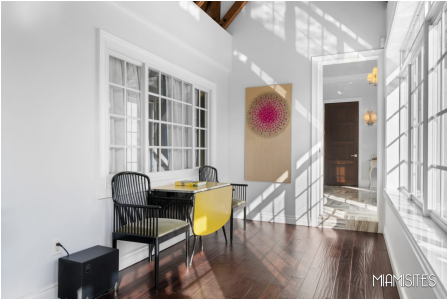

MIAMISITES