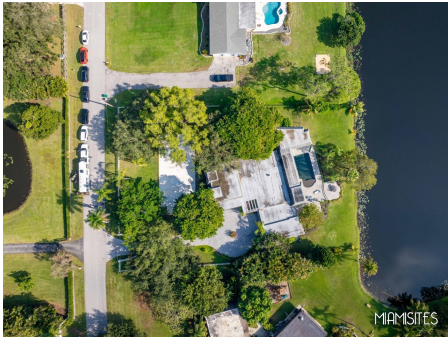

TASHA'S CHATEAU/BROWARD | DAVIE

Pictures updated in Jan. 2025

Gorgeous High Ceilings , Open Floor Plan clean lines and a Lakeside view to top it off.
Basketball Court and a great outdoor living pool area.

Nice sized parking which is production friendly.