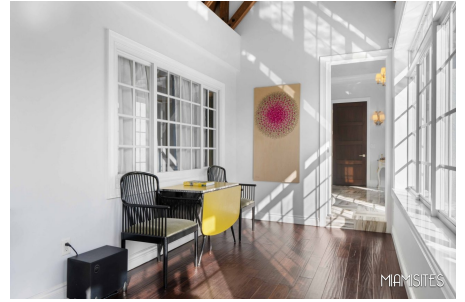

MIAMISITES